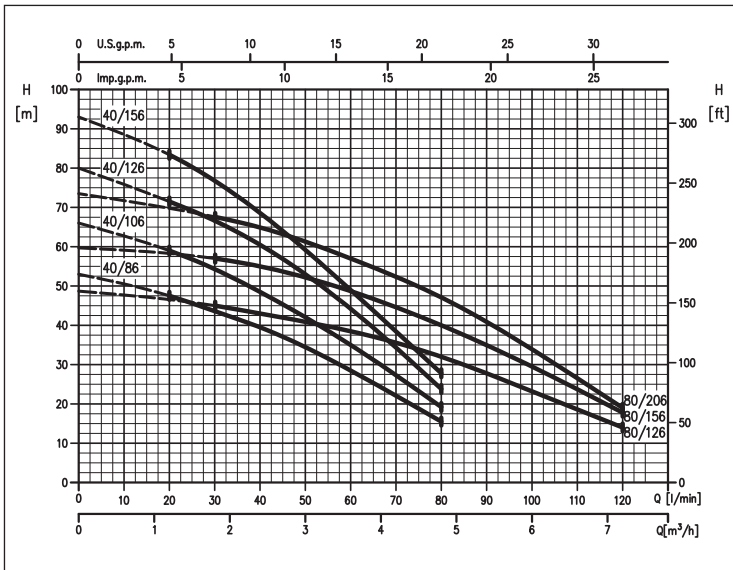

PERFORMANCE CURVES (according to ISO 9906 Attachment A)