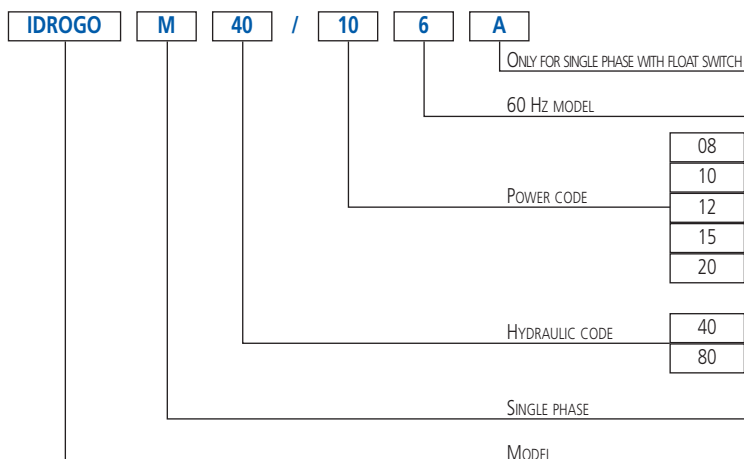

PERFORMANCE CURVES (according to ISO 9906 Attachment A)

IDENTIFICATION CODE

5" SUBMERSED CENTRIFUGAL ELECTRIC PUMPS

in AISI 304

IDROGO 40

(according to ISO 9906 Attachment A)

IDROGO 80

(according to ISO 9906 Attachment A)