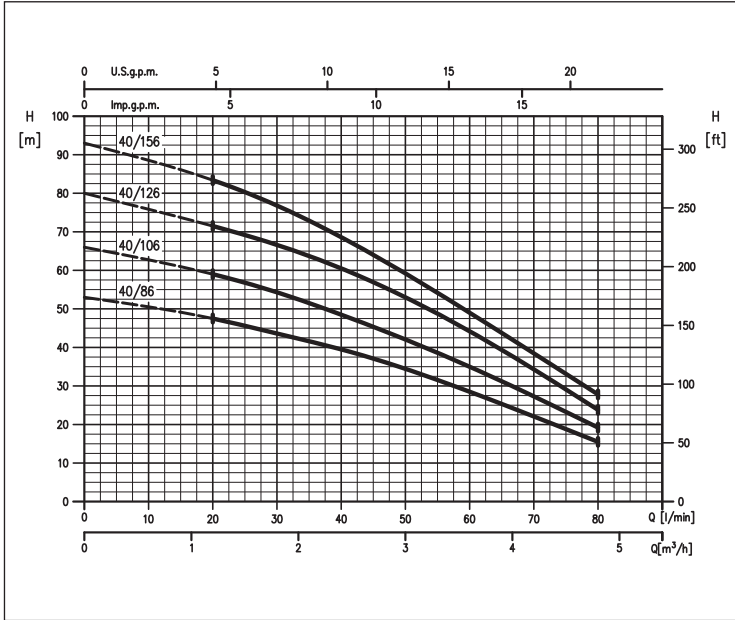

PERFORMANCE CURVES (according to ISO 9906 Attachment A)

IDENTIFICATION CODE

5" SUBMERSED CENTRIFUGAL ELECTRIC PUMPS

in AISI 304

IDROGO 40

(according to ISO 9906 Attachment A)

IDROGO 80

(according to ISO 9906 Attachment A)