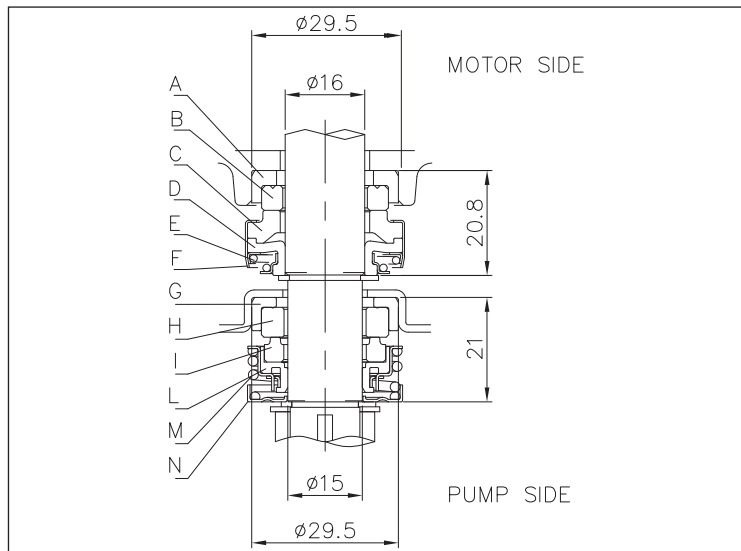

5" SUBMERSED CENTRIFUGAL ELECTRIC PUMPS

in AISI 304

MECHANICAL SEAL

MATERIALS TABLE

Ref.	Name	Material
A	Fixed gasket	NBR
B	Fixed sealing ring	Ceramic
C	Rotating sealing ring	Carbon
D	Rotating gasket	NBR
E	Spring	AISI 304
F	Structure/frame	AISI 304
G	Fixed gasket	NBR
H	Fixed sealing ring	SiC
I	Rotating sealing ring	Carbon
L	Rotating gasket	NBR
M	Spring	AISI 304
N	Structure/frame	AISI 304