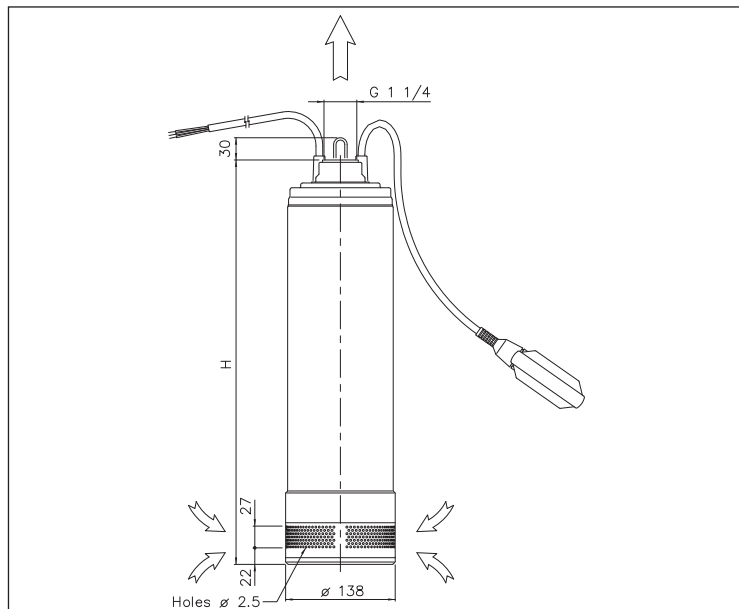

H	[mm]	H1	[2]	[kg]	[1]
IDROGO 40/86	513	250	14,5	14,0	-	-
IDROGO 40/106	539	275	15,5	15,0	-	-
IDROGO 40/126	590	300	17,0	16,5	-	-
IDROGO 40/156	616	325	18,0	17,2	-	-
IDROGO 80/126	540	250	15,8	15,2	-	-
IDROGO 80/156	564	275	17,0	16,5	-	-
IDROGO 80/206	590	300	-	17,5	-	-

[1]= Three phase only
[2]= Single phase only