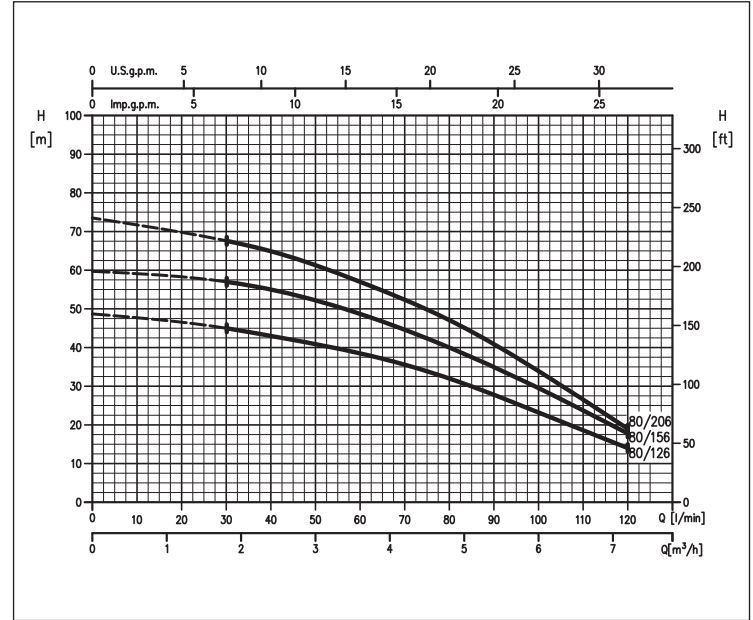

PERFORMANCE CURVES (according to ISO 9906 Attachment A)

IDENTIFICATION CODE

5" SUBMERSED CENTRIFUGAL ELECTRIC PUMPS

in AISI 304

IDROGO 40

(according to ISO 9906 Attachment A)

IDROGO 80

(according to ISO 9906 Attachment A)